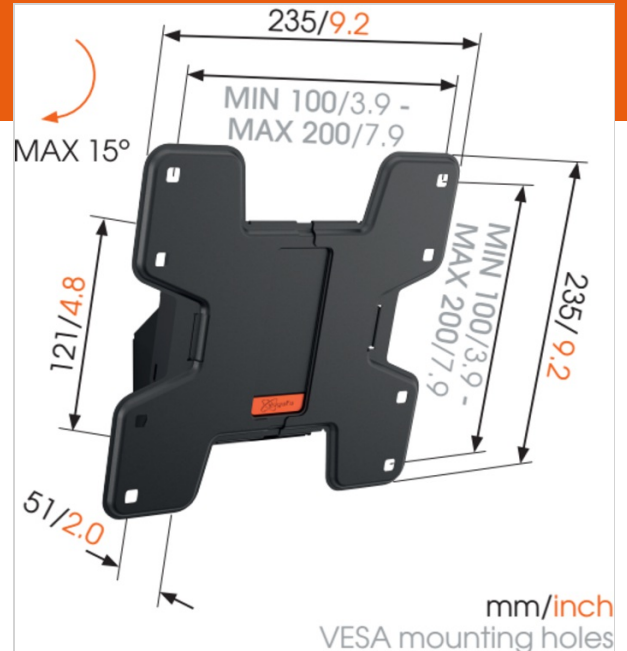

W50610 Tilting TV Wall Mount

Article number (SKU) 8450610
Colour Black

Key benefits

- Simply Smart Value: Great comfort for an affordable price
- Tilt (up to 15°) to avoid reflections
- Lock your TV securely in place

For TVs up to 40 inch (102 cm)

The WALL 2115 is a durable TV wall mount, suitable for 19 to 40 inch (48 to 102 cm) TVs weighing up to 20 kg (44 lbs).

Squeezed for space? Mount your TV higher up on the wall

Putting a TV higher on the wall with the WALL 2115 TV wall mount is a great way to save space, reduce reflections and keep your TV safely out of reach of pets or children. Simply tilt your TV forward to watch it in comfort from where you are lounging or sitting.

The WALL series: simply smart value

This modern and intuitive TV wall bracket is part of the Vogel's WALL series and turns your television into a piece of fine art. It keeps your TV safely out of the way in busy areas such as the kitchen or living room. The mount is built on 40 years of experience and backed by a lifetime guarantee. Simply smart value.

Need to tuck your TV away even further?

Mount it in a corner to save even more space. Check out our full-motion TV wall brackets. perfect for any corner of the room.