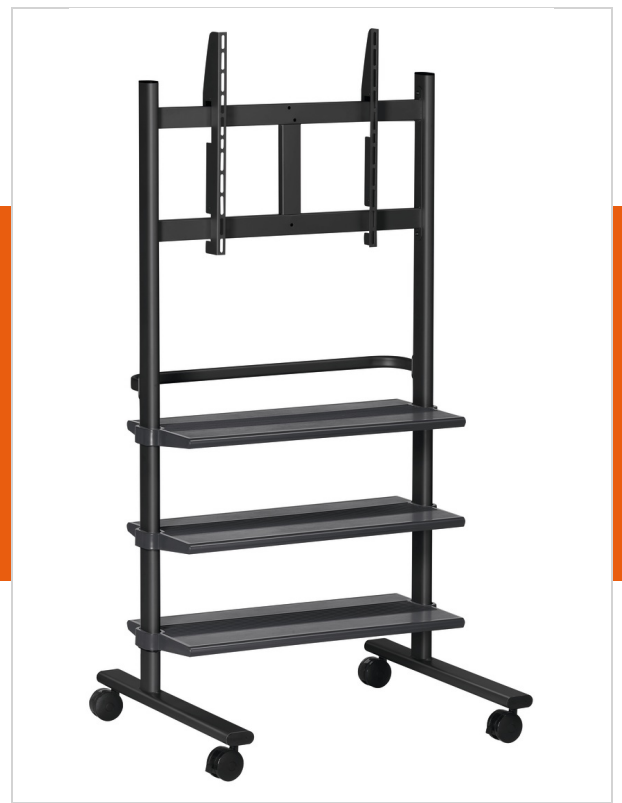

# PB 150 Display trolley black

Article number (SKU) 7321500  
Colour Black

## Key Benefits

- Stylish design
- Easy to install
- Cables fully concealed
- Suitable for video conferencing

Vogel's trolleys are the perfect solution to install displays on a mobile base for use on exhibitions, schools or convention and exhibition centres.

Vogel's universal display interface, a number of accessory trays and a handlebar for easy manoeuvring. The universal display interface strips fit on both, the trolleys PB 175 and PB 150 as well as the desk support PB 050. This means that displays can easily and quickly be moved between mounting locations.

### Features

Functionality	Flat
Remote controlled	

Max. height mid display (mm)	1410
Height (mm)	1675
Height of trolley/stand (mm)	1675