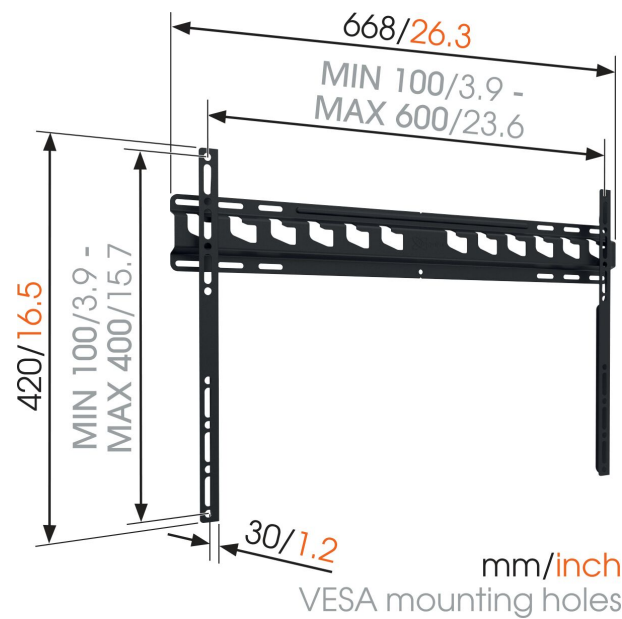

MA 4000 Fixed TV Wall Mount

Key Benefits

- Mount your TV exactly where you want it to be
- Tested up to 3 times max. TV weight
- Easily remove to install your cables
- Avoid reflections: tilt up to 15°
- Reliable quality for an affordable price

For TVs from 40 up to 80 inch (203 cm)

Do you have a very heavy TV, or do you just like tremendous security? The MA 4000 holds your TV weighing up to 80 kg (between 40 and 80 inches) on the wall. No matter what.

MA 4000 Fixed TV Wall Mount

Specifications

Article number (SKU)	8554000
Colour	Black
EAN single box	8712285331404
Product size	L
TÜV certified	Yes
Guarantee	2 years
Min. screen size (inch)	40
Max. screen size (inch)	80
Max. weight load (kg/Lbs)	80 / 176.37
Min. hole pattern	100mm x 100mm
Max. hole pattern	600mm x 400mm
Max. bolt size	M8
Max. height of interface (mm)	420
Max. width of interface (mm)	668
Certifications	TÜV
Min. distance to the wall (mm / inch)	30 / 1.18
Universal or fixed hole pattern	Universal