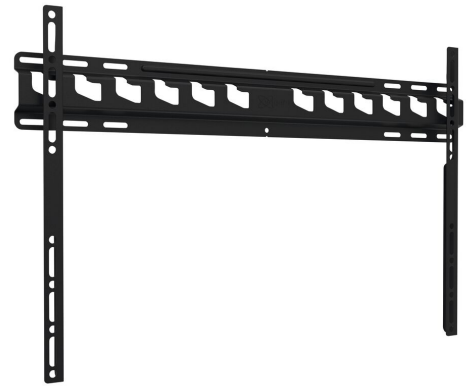

MA 4000 Fixed TV Wall Mount

Key Benefits

- Mount your TV exactly where you want it to be
- Tested up to 3 times max. TV weight
- Easily remove to install your cables
- Avoid reflections: tilt up to 15°
- Reliable quality for an affordable price

For TVs from 40 up to 80 inch (203 cm)

Do you have a very heavy TV, or do you just like tremendous security? The MA 4000 holds your TV weighing up to 80 kg (between 40 and 80 inches) on the wall. No matter what.

MA 4000 Fixed TV Wall Mount

Specifications

Article number (SKU)	8554000
Colour	Black
EAN single box	8712285331404
Product size	L
TÜV certified	Yes
Guarantee	2 years
Min. screen size (inch)	40
Max. screen size (inch)	80
Max. weight load (kg/Lbs)	80 / 176.37
Min. hole pattern	100mm x 100mm
Max. hole pattern	600mm x 400mm
Max. bolt size	M8
Max. height of interface (mm)	420
Max. width of interface (mm)	668
Certifications	TÜV
Min. distance to the wall (mm / inch)	30 / 1.18
Universal or fixed hole pattern	Universal