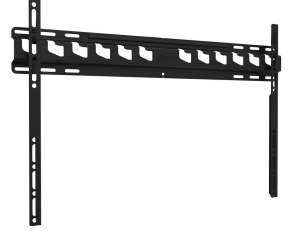

MA 4000 Fixed TV Wall Mount

Key Benefits

- Mount your TV exactly where you want it to be
- Tested up to 3 times max. TV weight
- Easily remove to install your cables
- Avoid reflections: tilt up to 15°
- Reliable quality for an affordable price

For TVs from 40 up to 80 inch (203 cm)

Do you have a very heavy TV, or do you just like tremendous security? The MA 4000 holds your TV weighing up to 80 kg (between 40 and 80 inches) on the wall. No matter what.

MA 4000 Fixed TV Wall Mount

Specifications

Article number (SKU)	8554000
Colour	Black
EAN single box	8712285331404
Product size	L
TÜV certified	Yes
Guarantee	2 years
Min. screen size (inch)	40
Max. screen size (inch)	80
Max. weight load (kg/Lbs)	80 / 176.37
Min. hole pattern	100mm x 100mm
Max. hole pattern	600mm x 400mm
Max. bolt size	M8
Max. height of interface (mm)	420
Max. width of interface (mm)	668
Certifications	TÜV
Min. distance to the wall (mm / inch)	30 / 1.18
Universal or fixed hole pattern	Universal